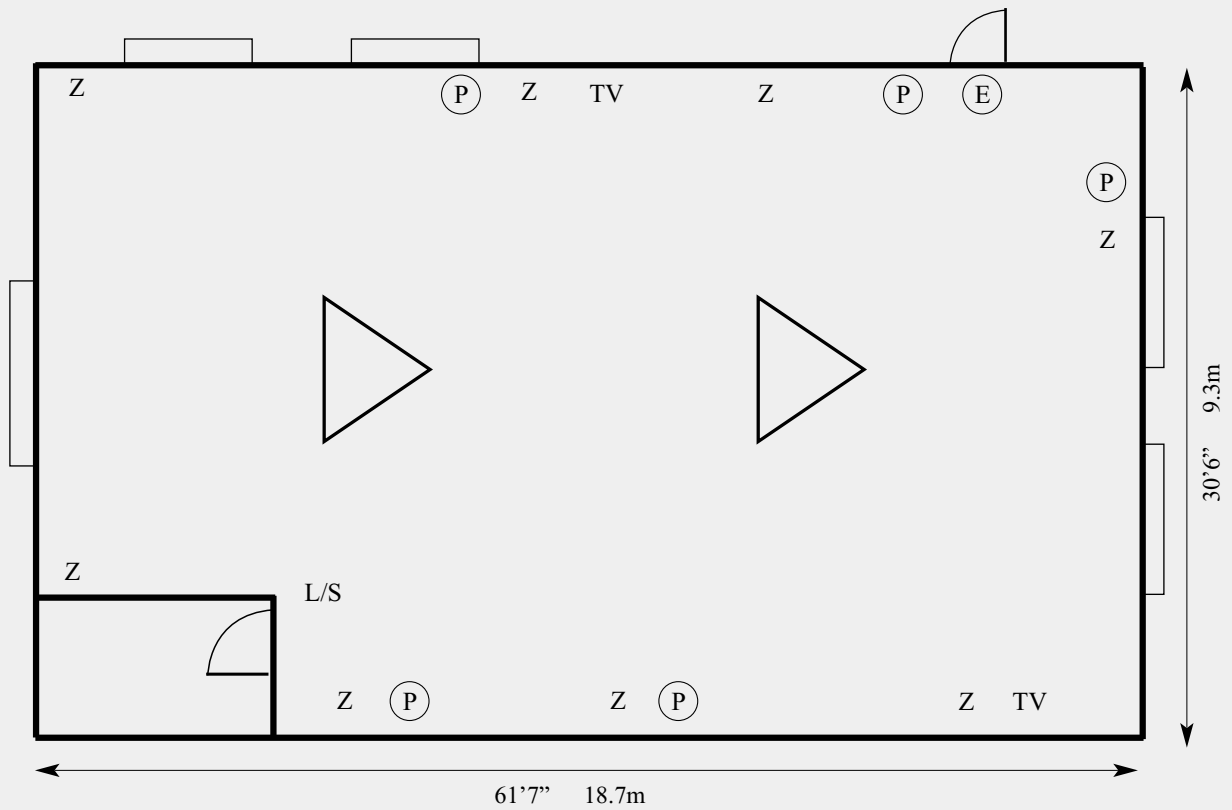

THE MANOR HOUSE
AT CASTLE COMBE

THE FASTOLF

- Open Fireplace
- Ceiling Fans
- Natural Daylight
- Access Outside

CEILING HEIGHT		FLOOR AREA		DOOR SIZE	
MAX	MIN	SQ METRES	SQ FEET	WIDTH	HEIGHT
4.5m		173.9m	1888	0.9m	2.25m

KEY:

- Z = Sockets
- (P) = Phone Point
- L/S = Light Switch
- TV = T. V. Socket
- △ = Chandelier - Dimmable
- (E) = Emergency Exit

Layout

U Shape	Boardroom	Cabaret	Reception	Theatre	Rounds
40	35	40	70	80	60